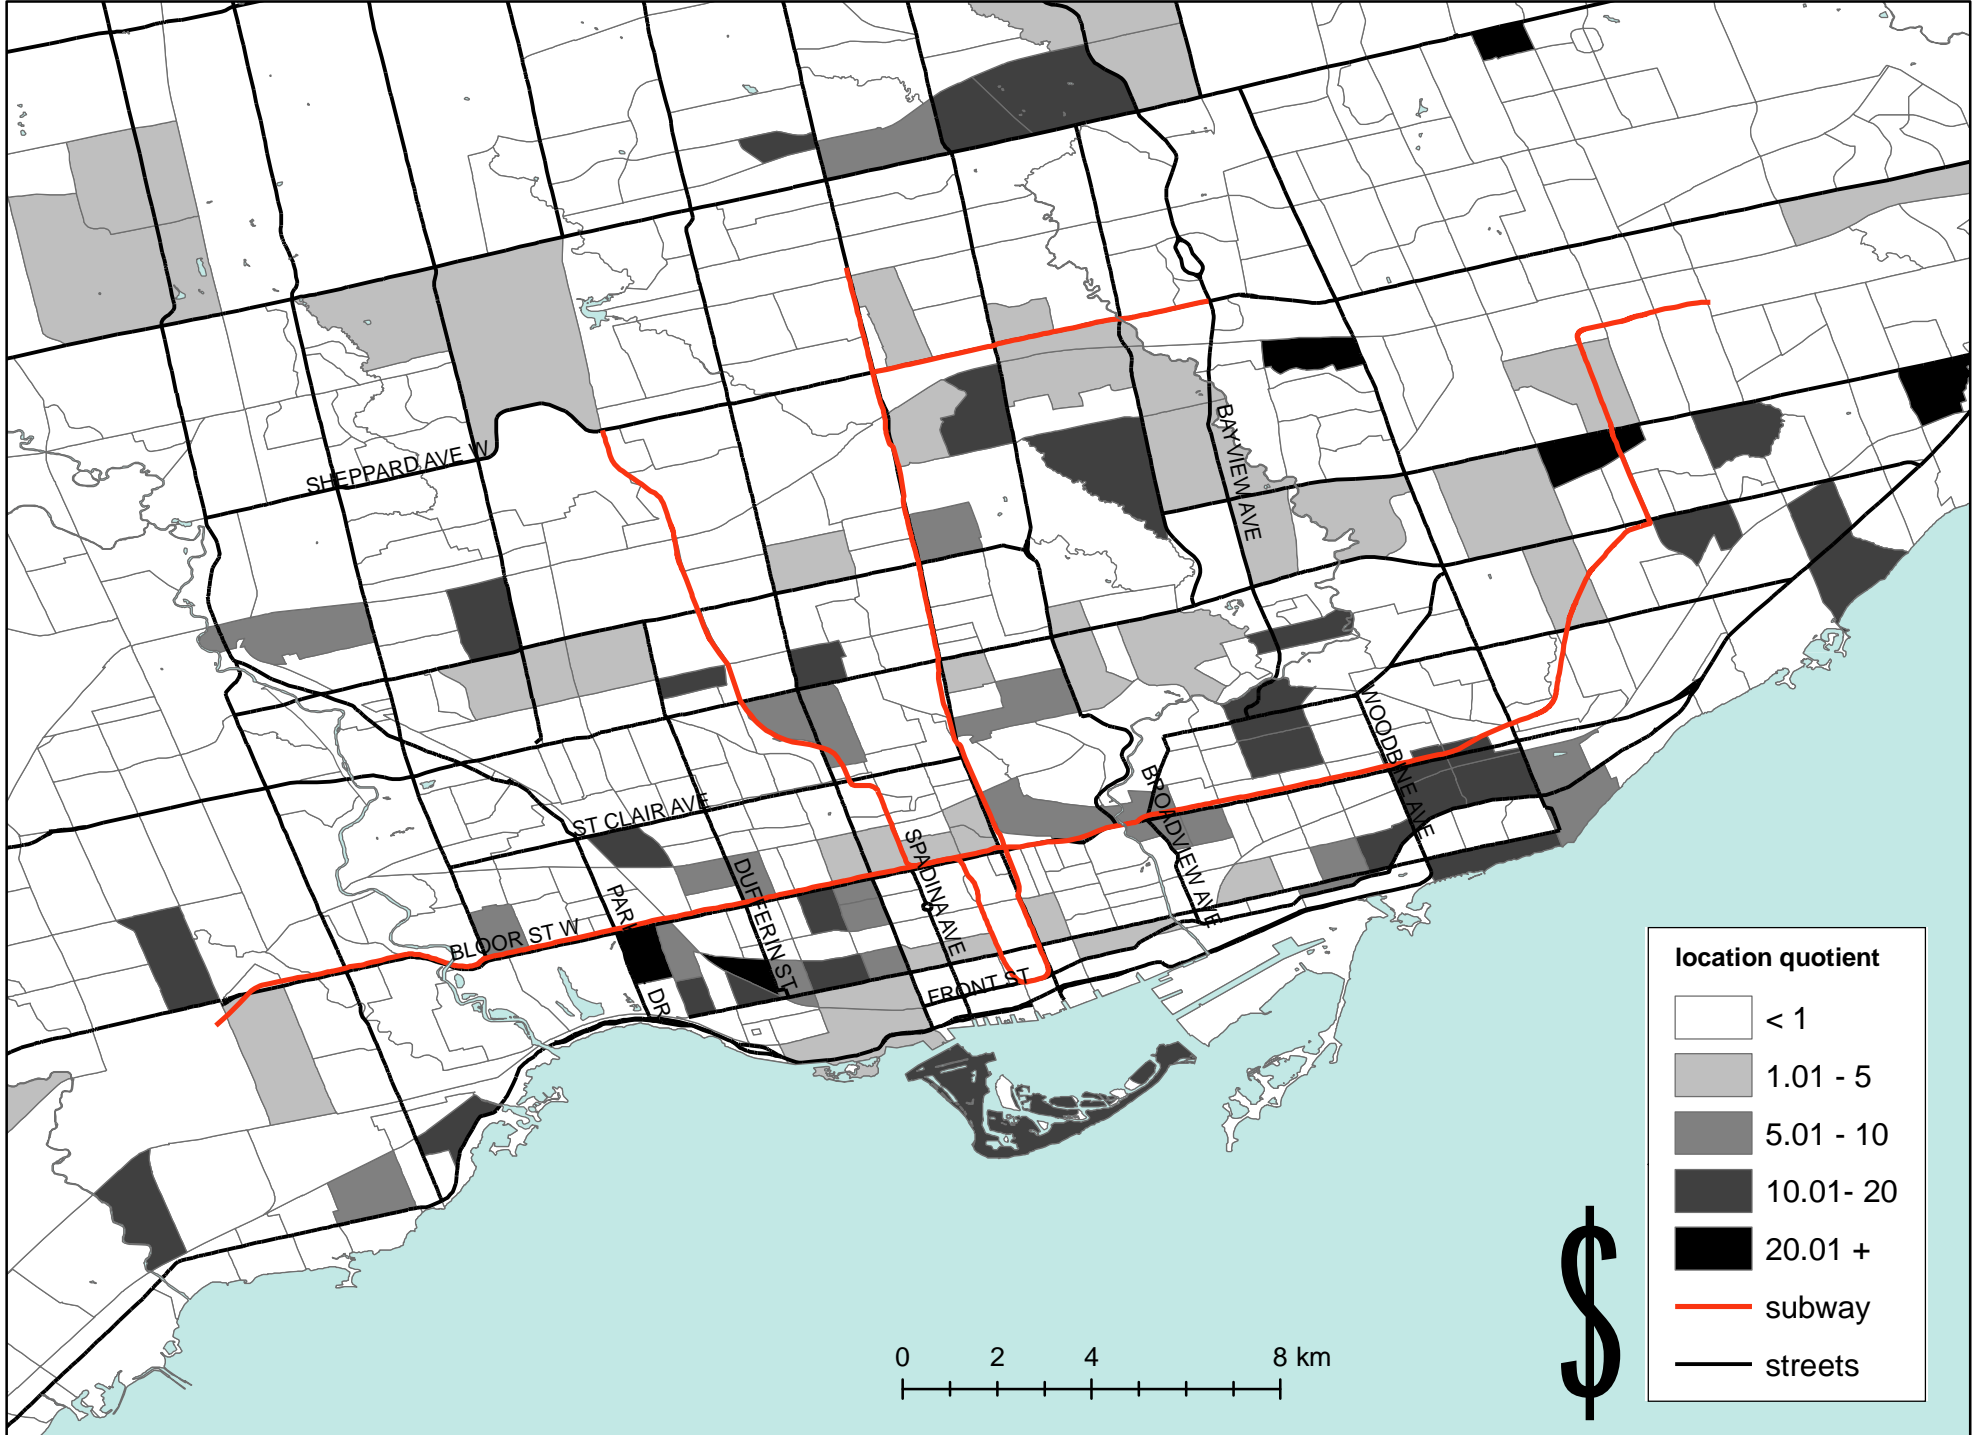

Artisan and craftsperson location quotient (POW)

Source data: Statistics Canada 2001
Using NOCS code F144