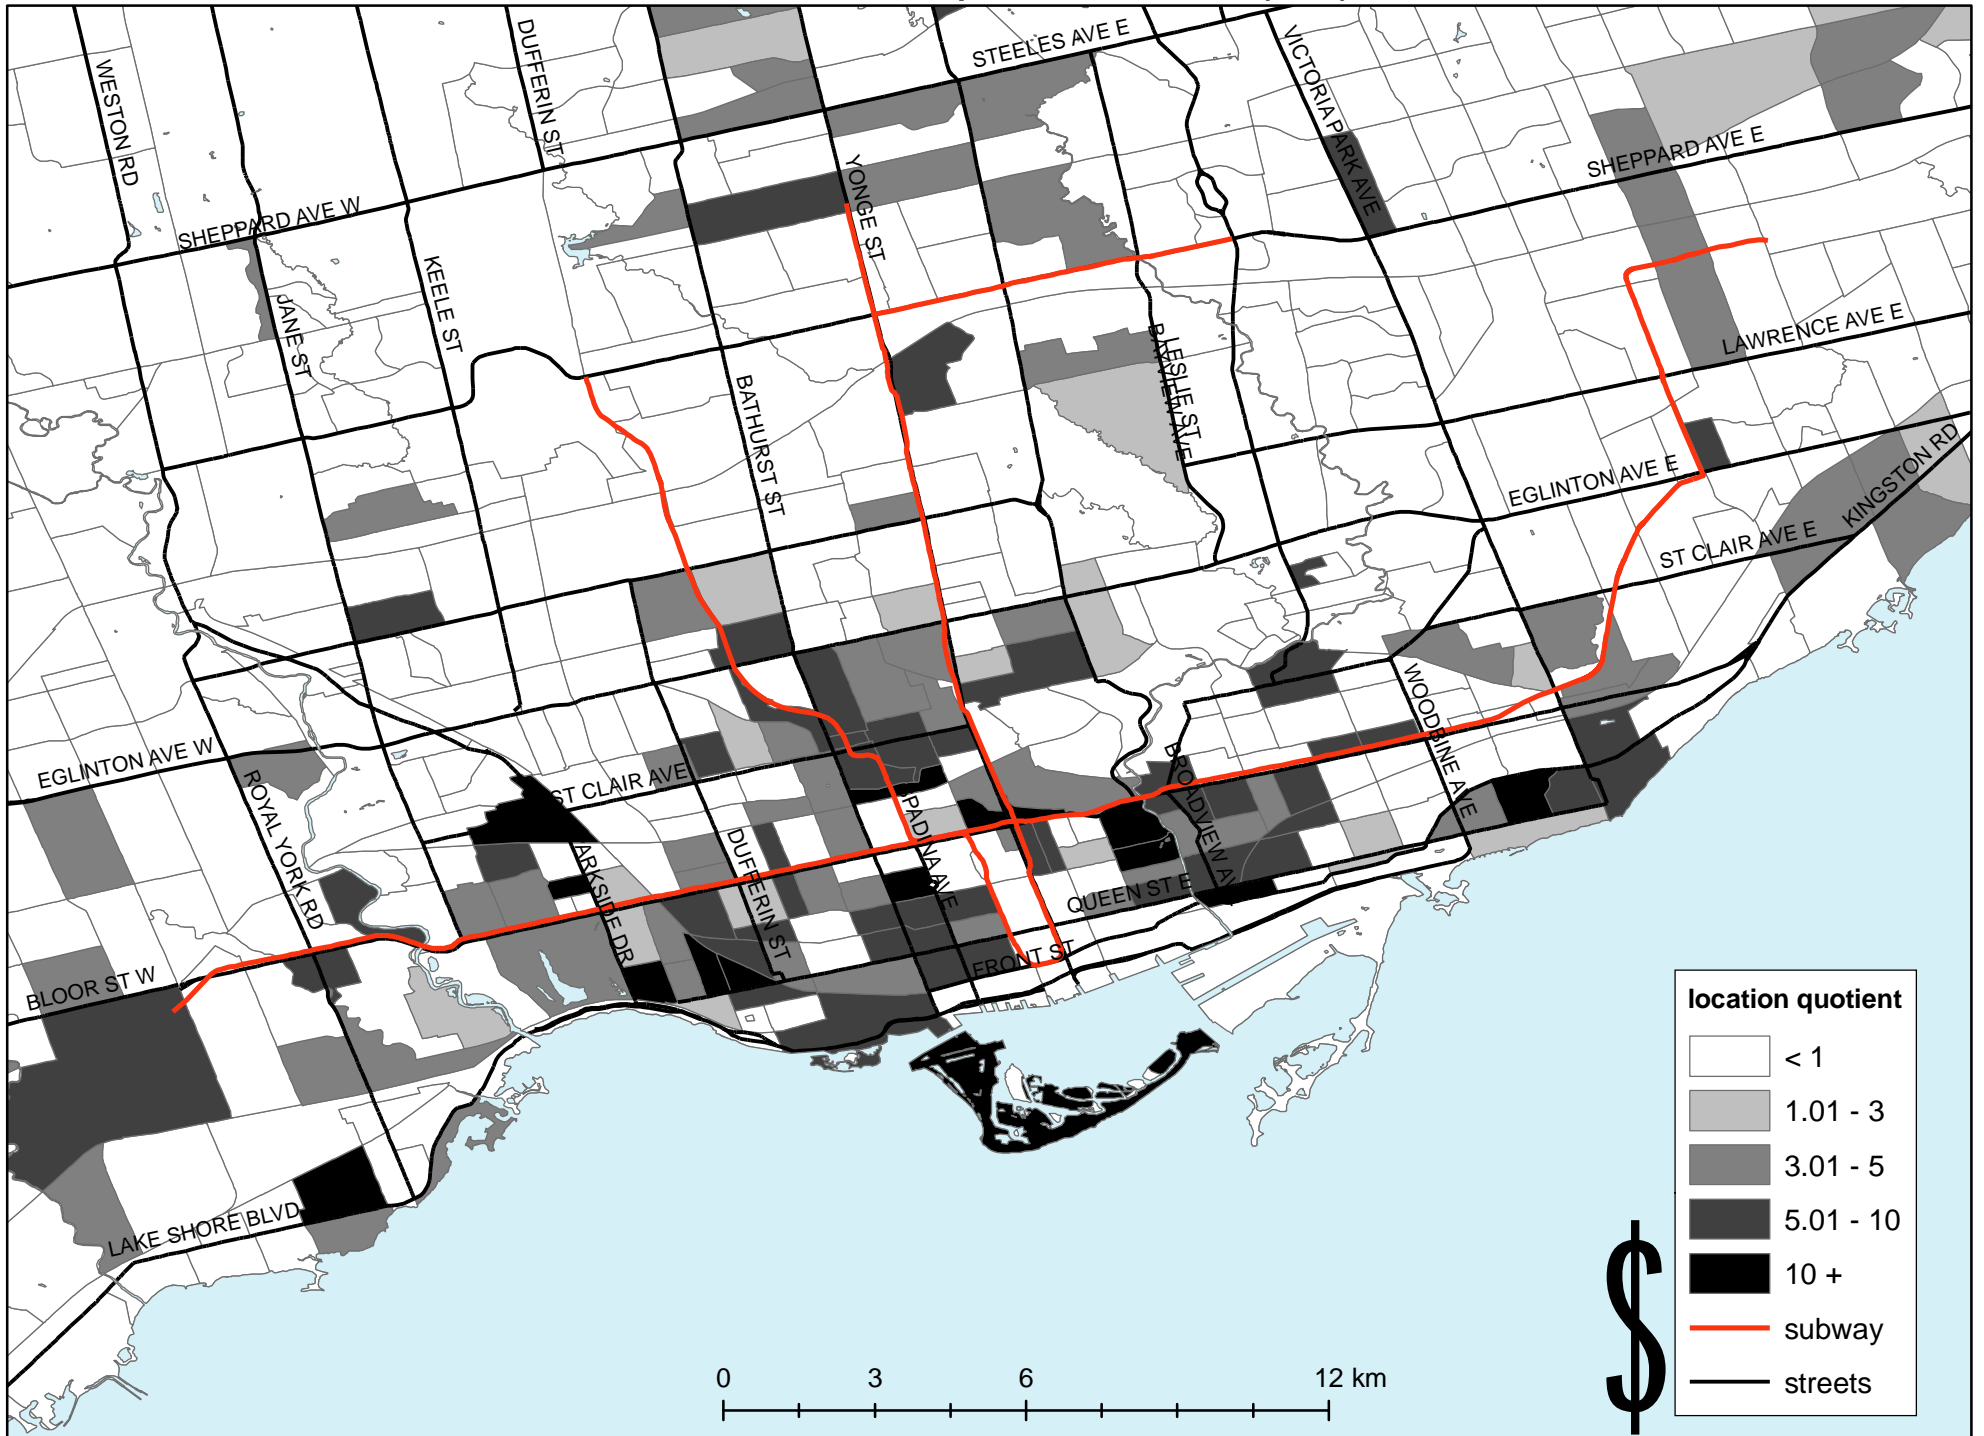

# Visual artist location quotient for Toronto (POR)

Source data: Statistics Canada 2001  
Using NOCS code F036