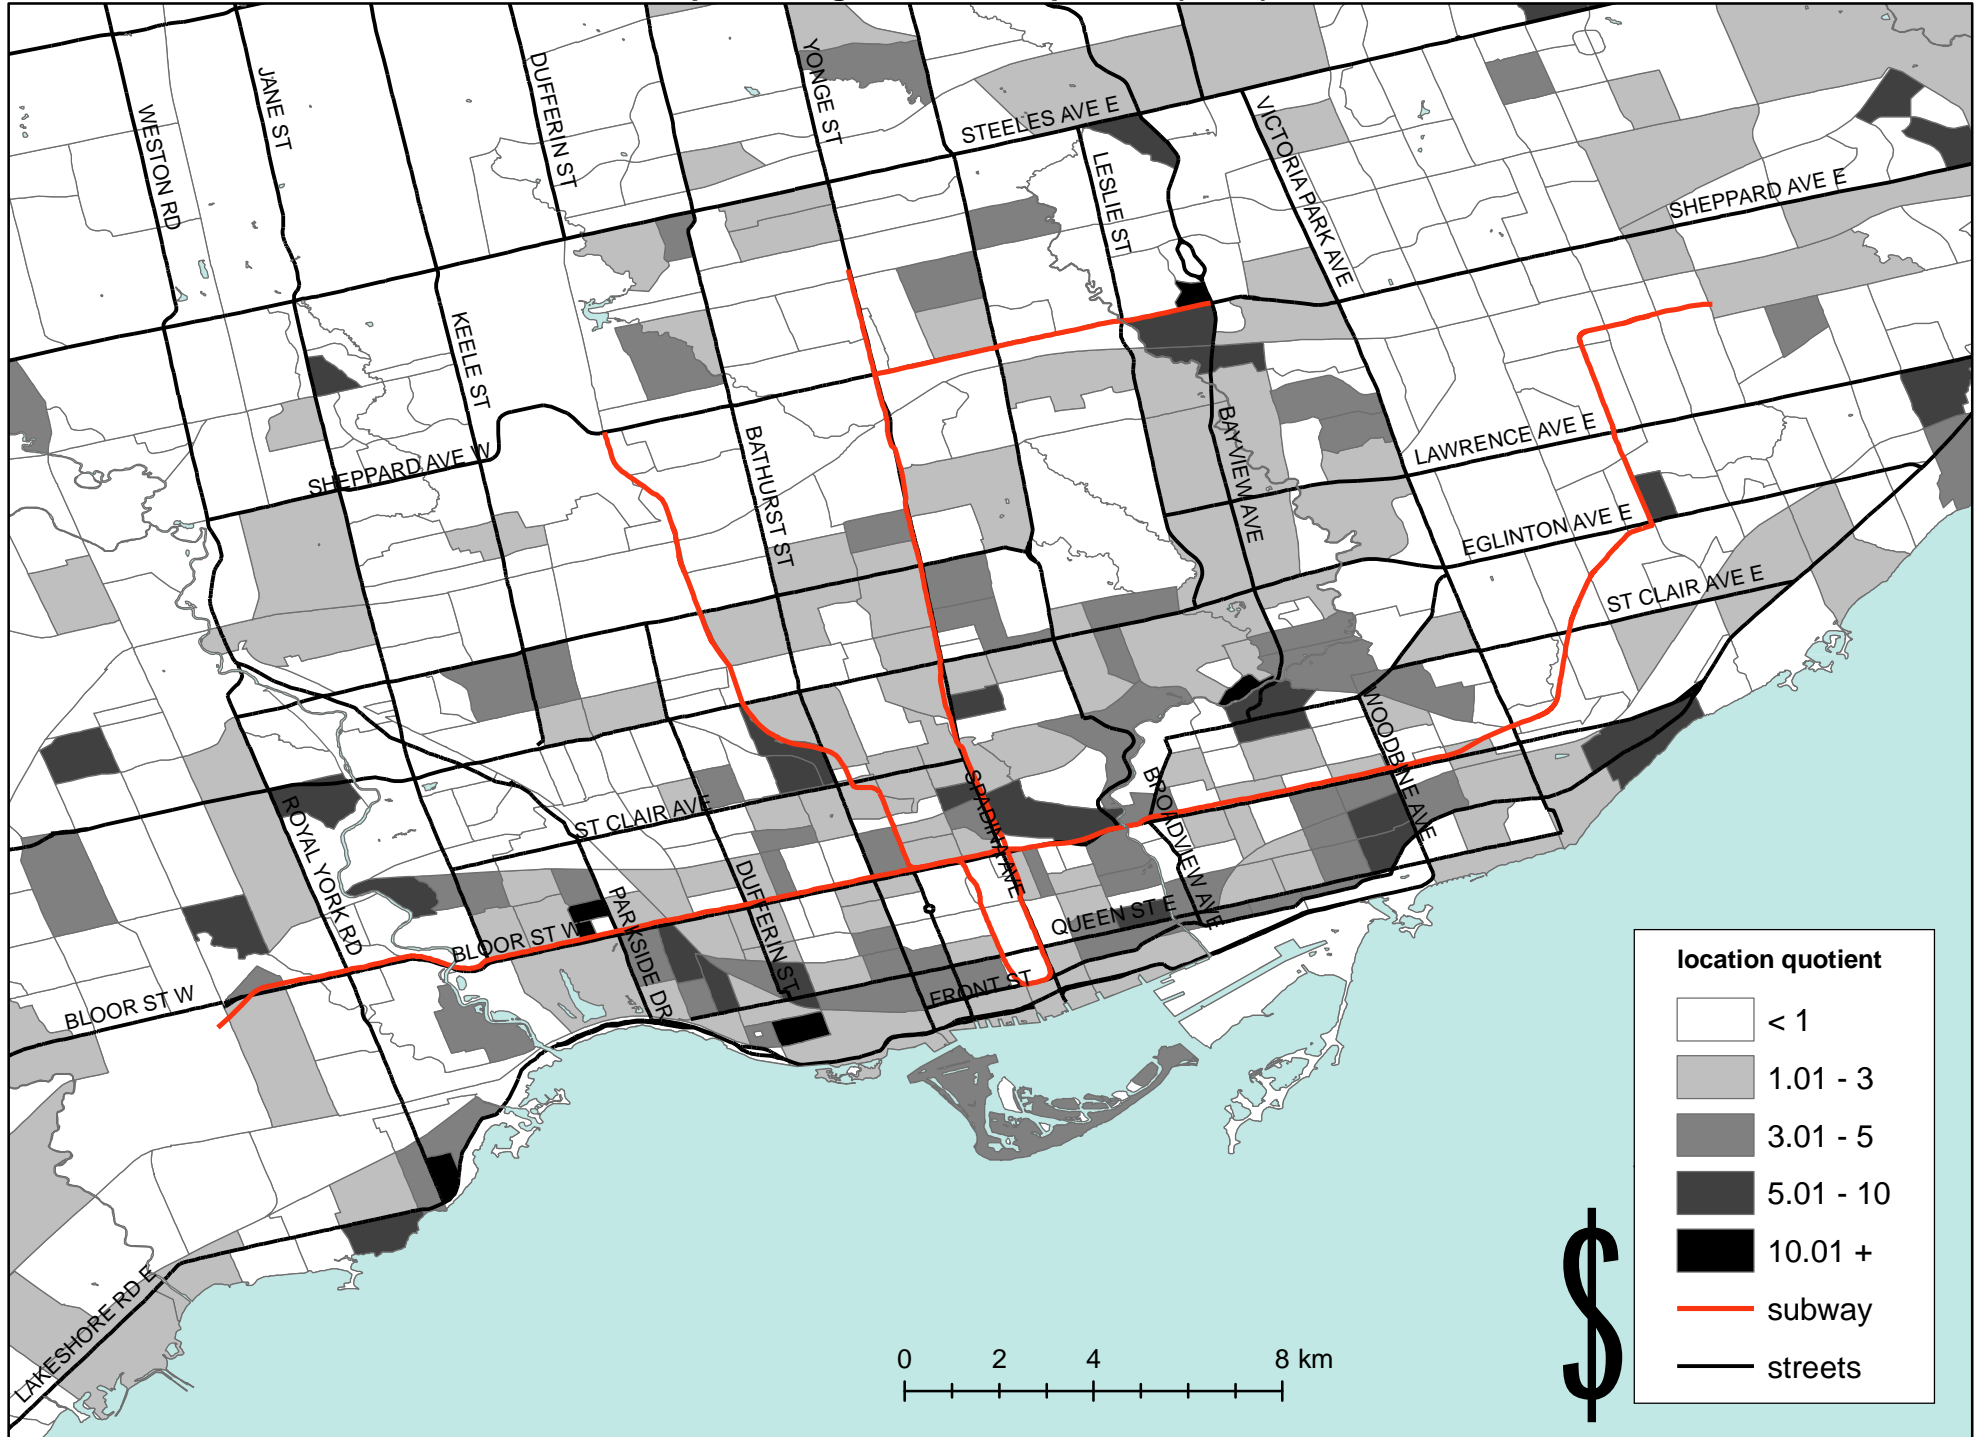

Graphic designer location quotient (POW)

Source data: Statistics Canada 2001
Using NOCS code F141