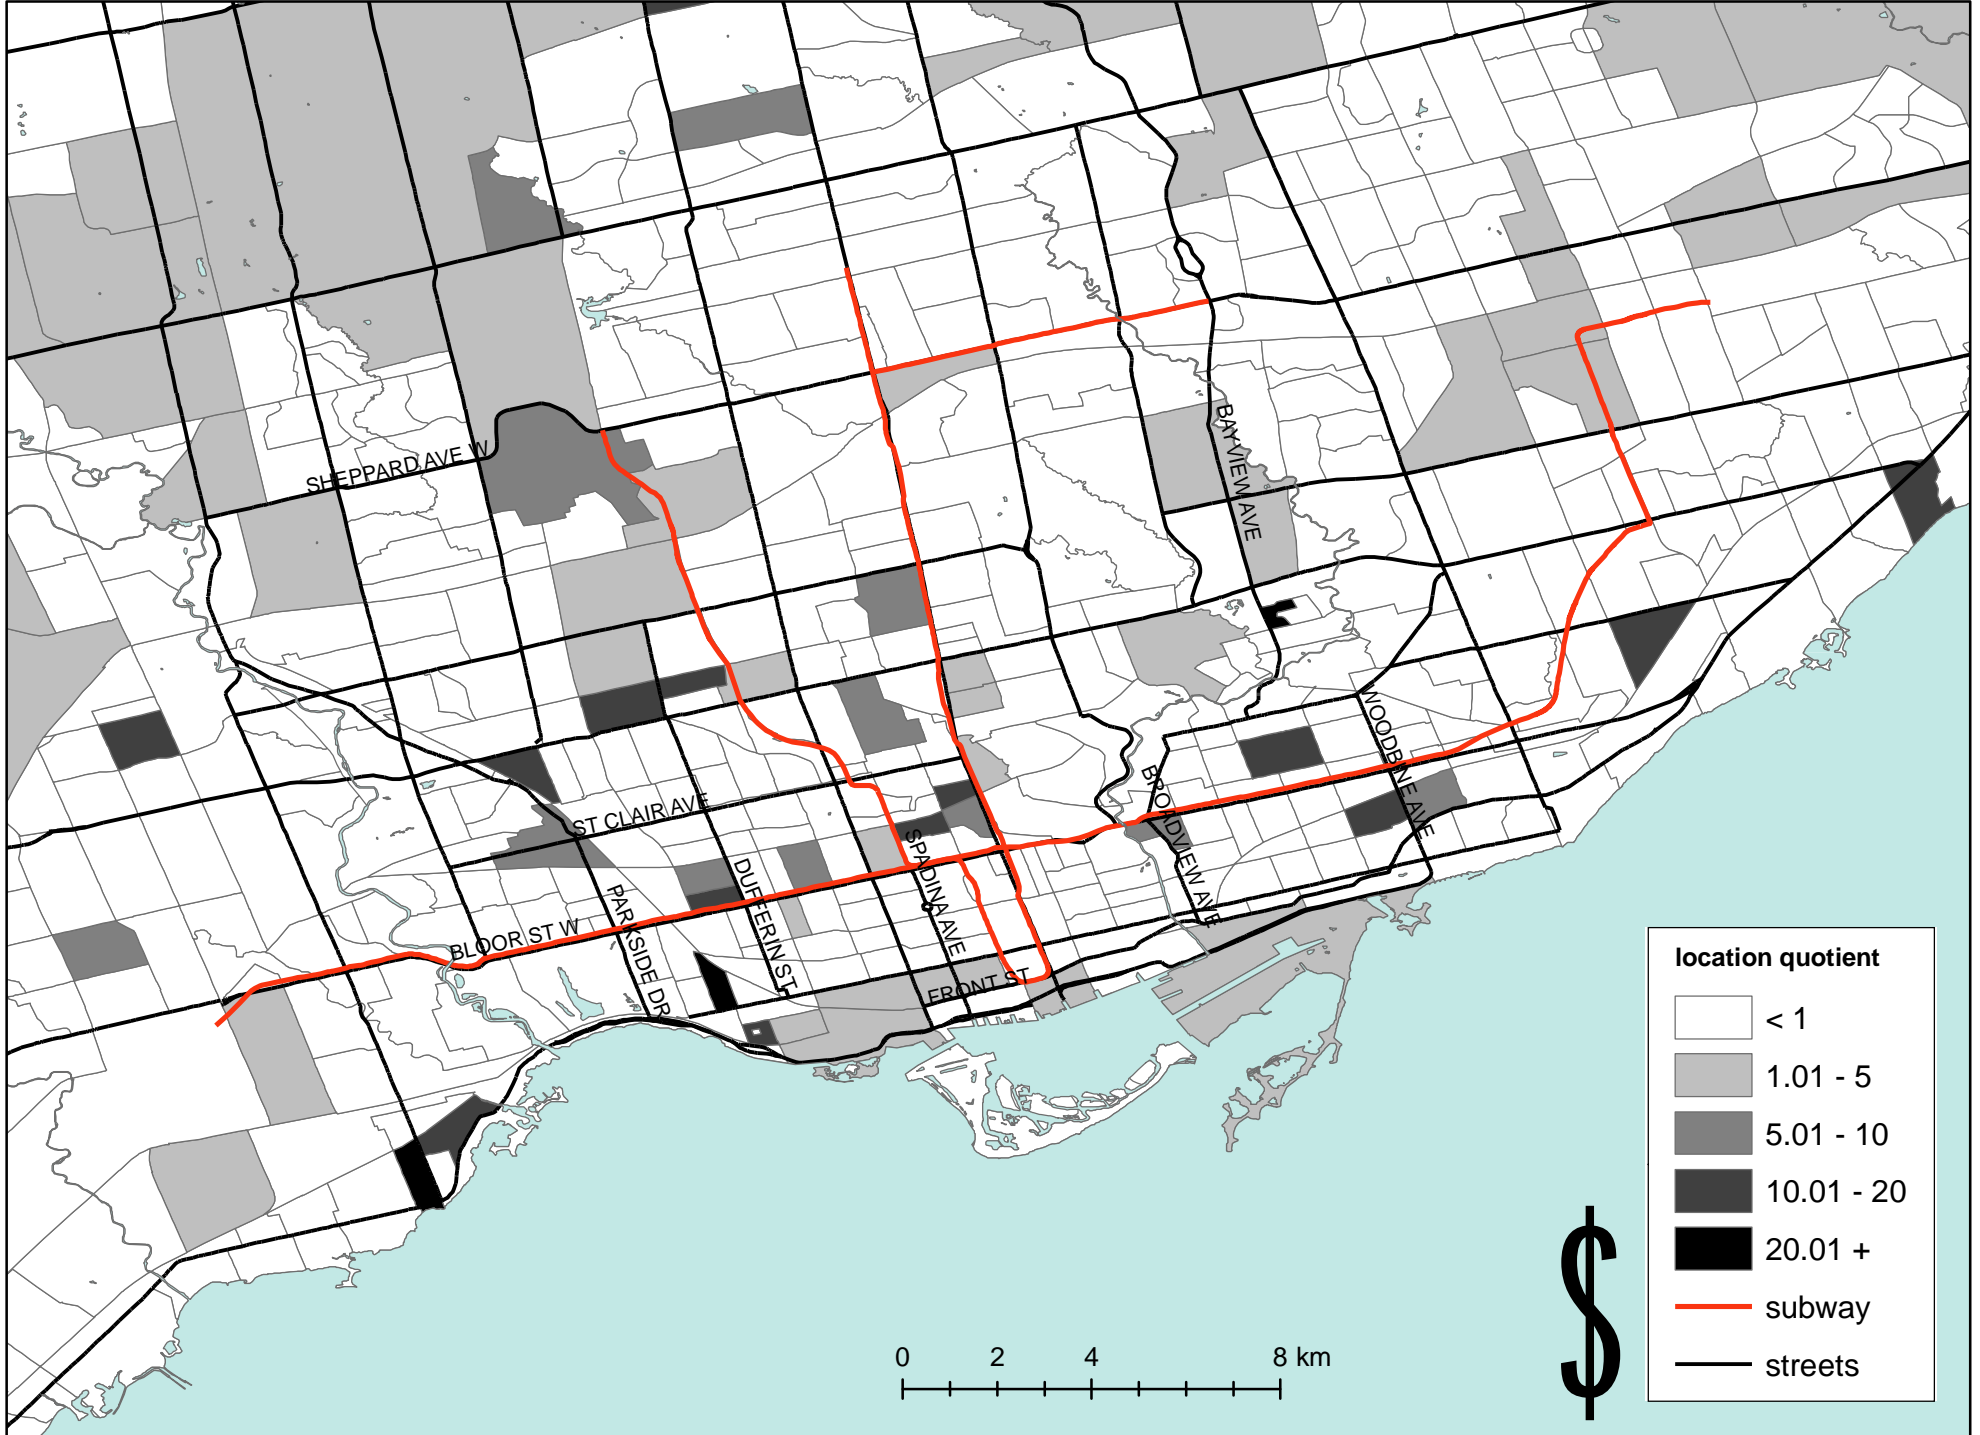

Industrial designer location quotient (POW)

Source data: Statistics Canada 2001
Using NOCS code C152