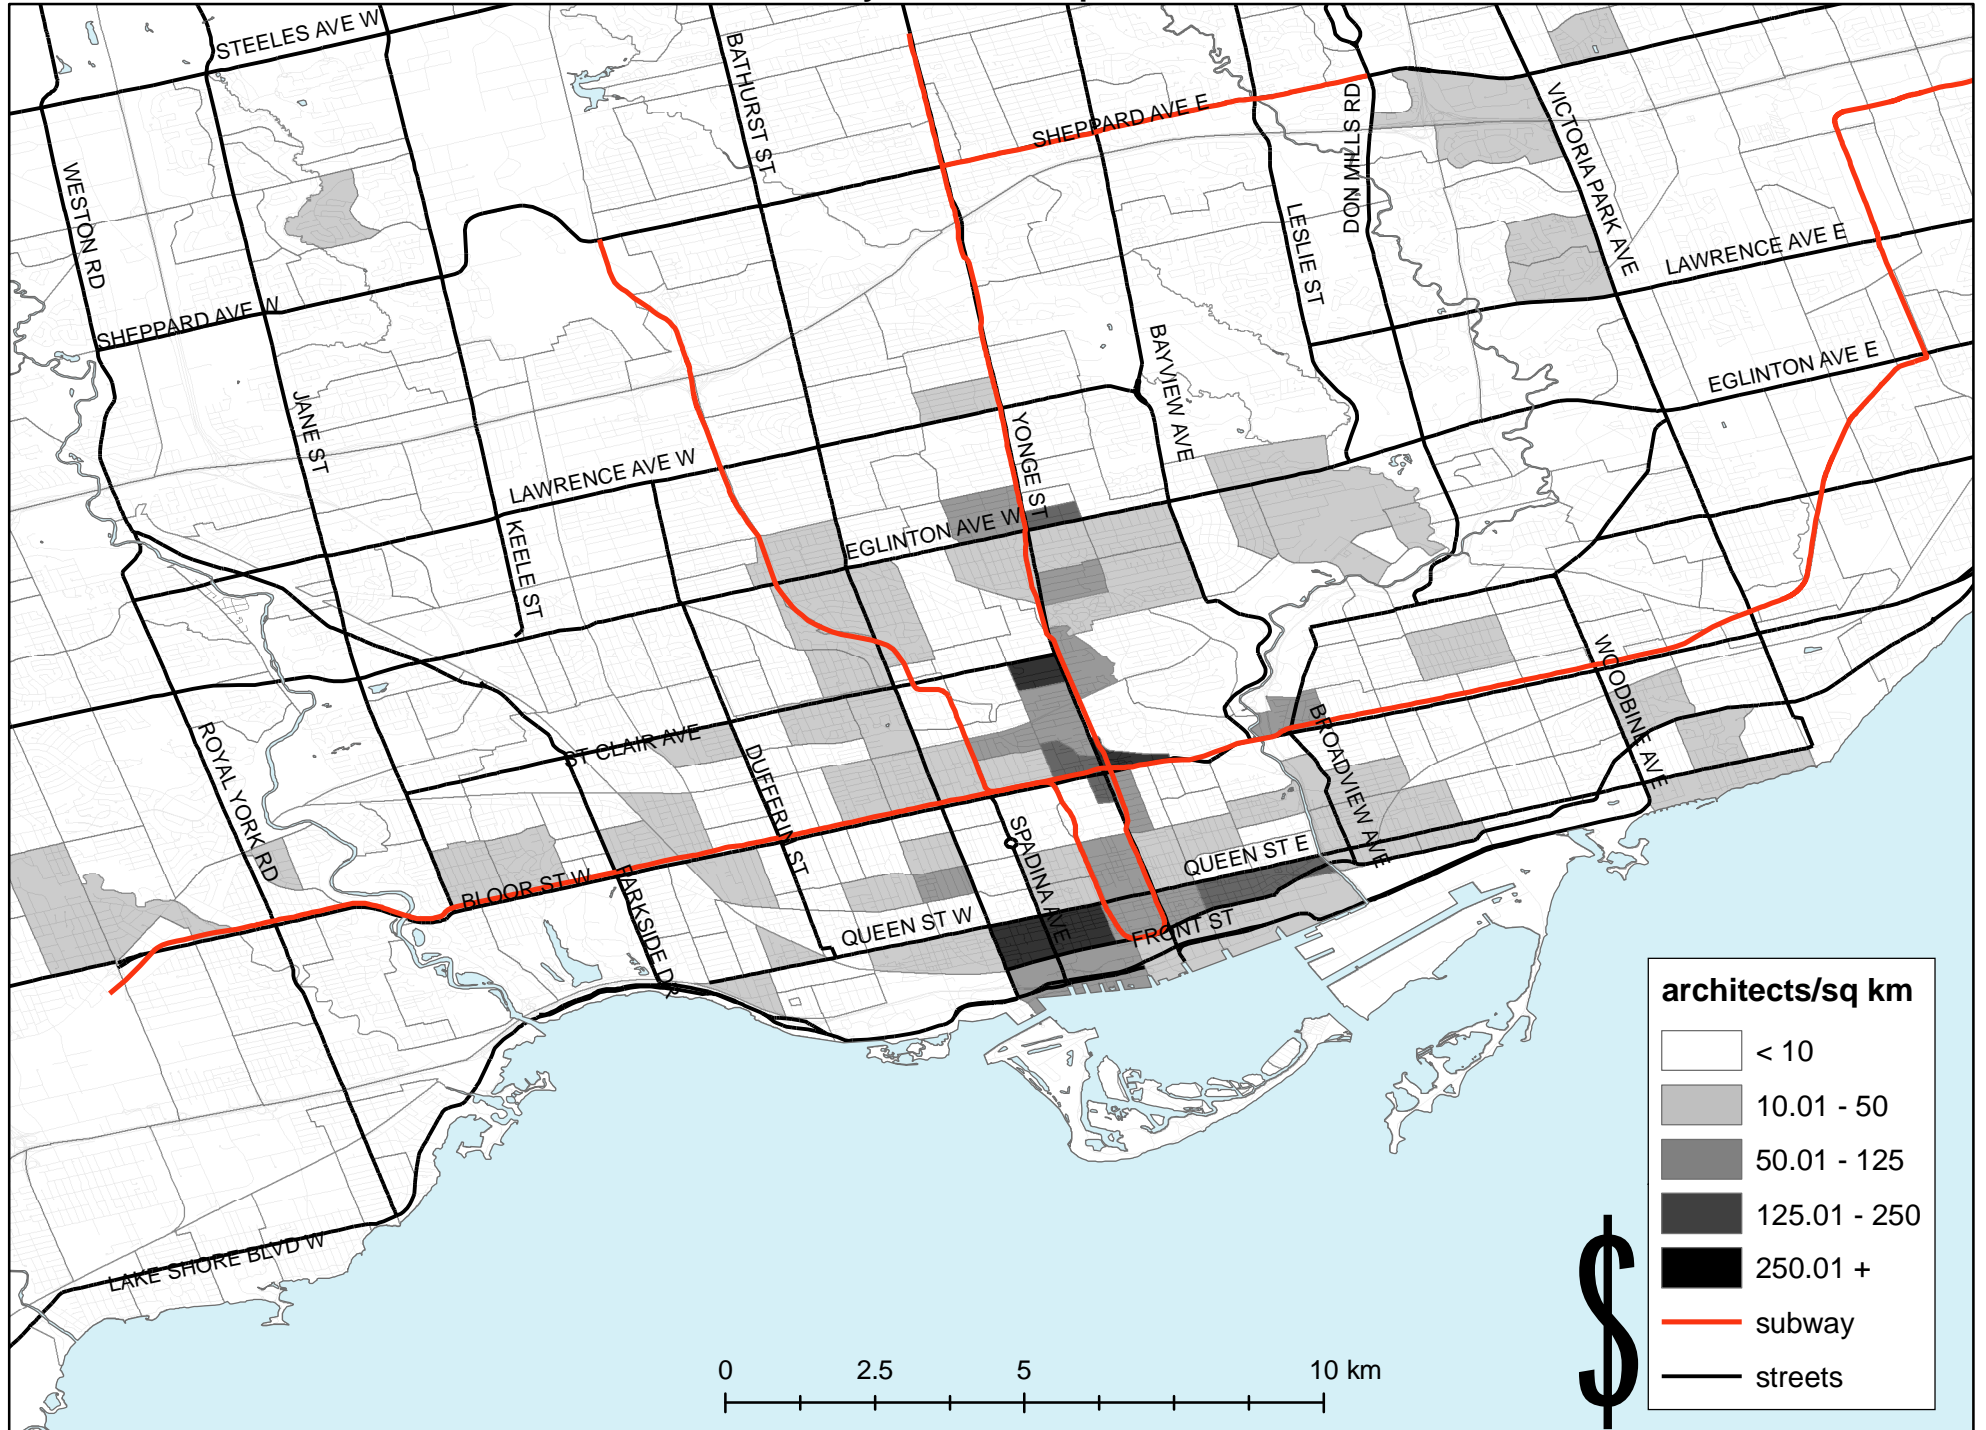

Architect density for Toronto- place of work

Source data: Statistics Canada 2001
Using NOCS code C051