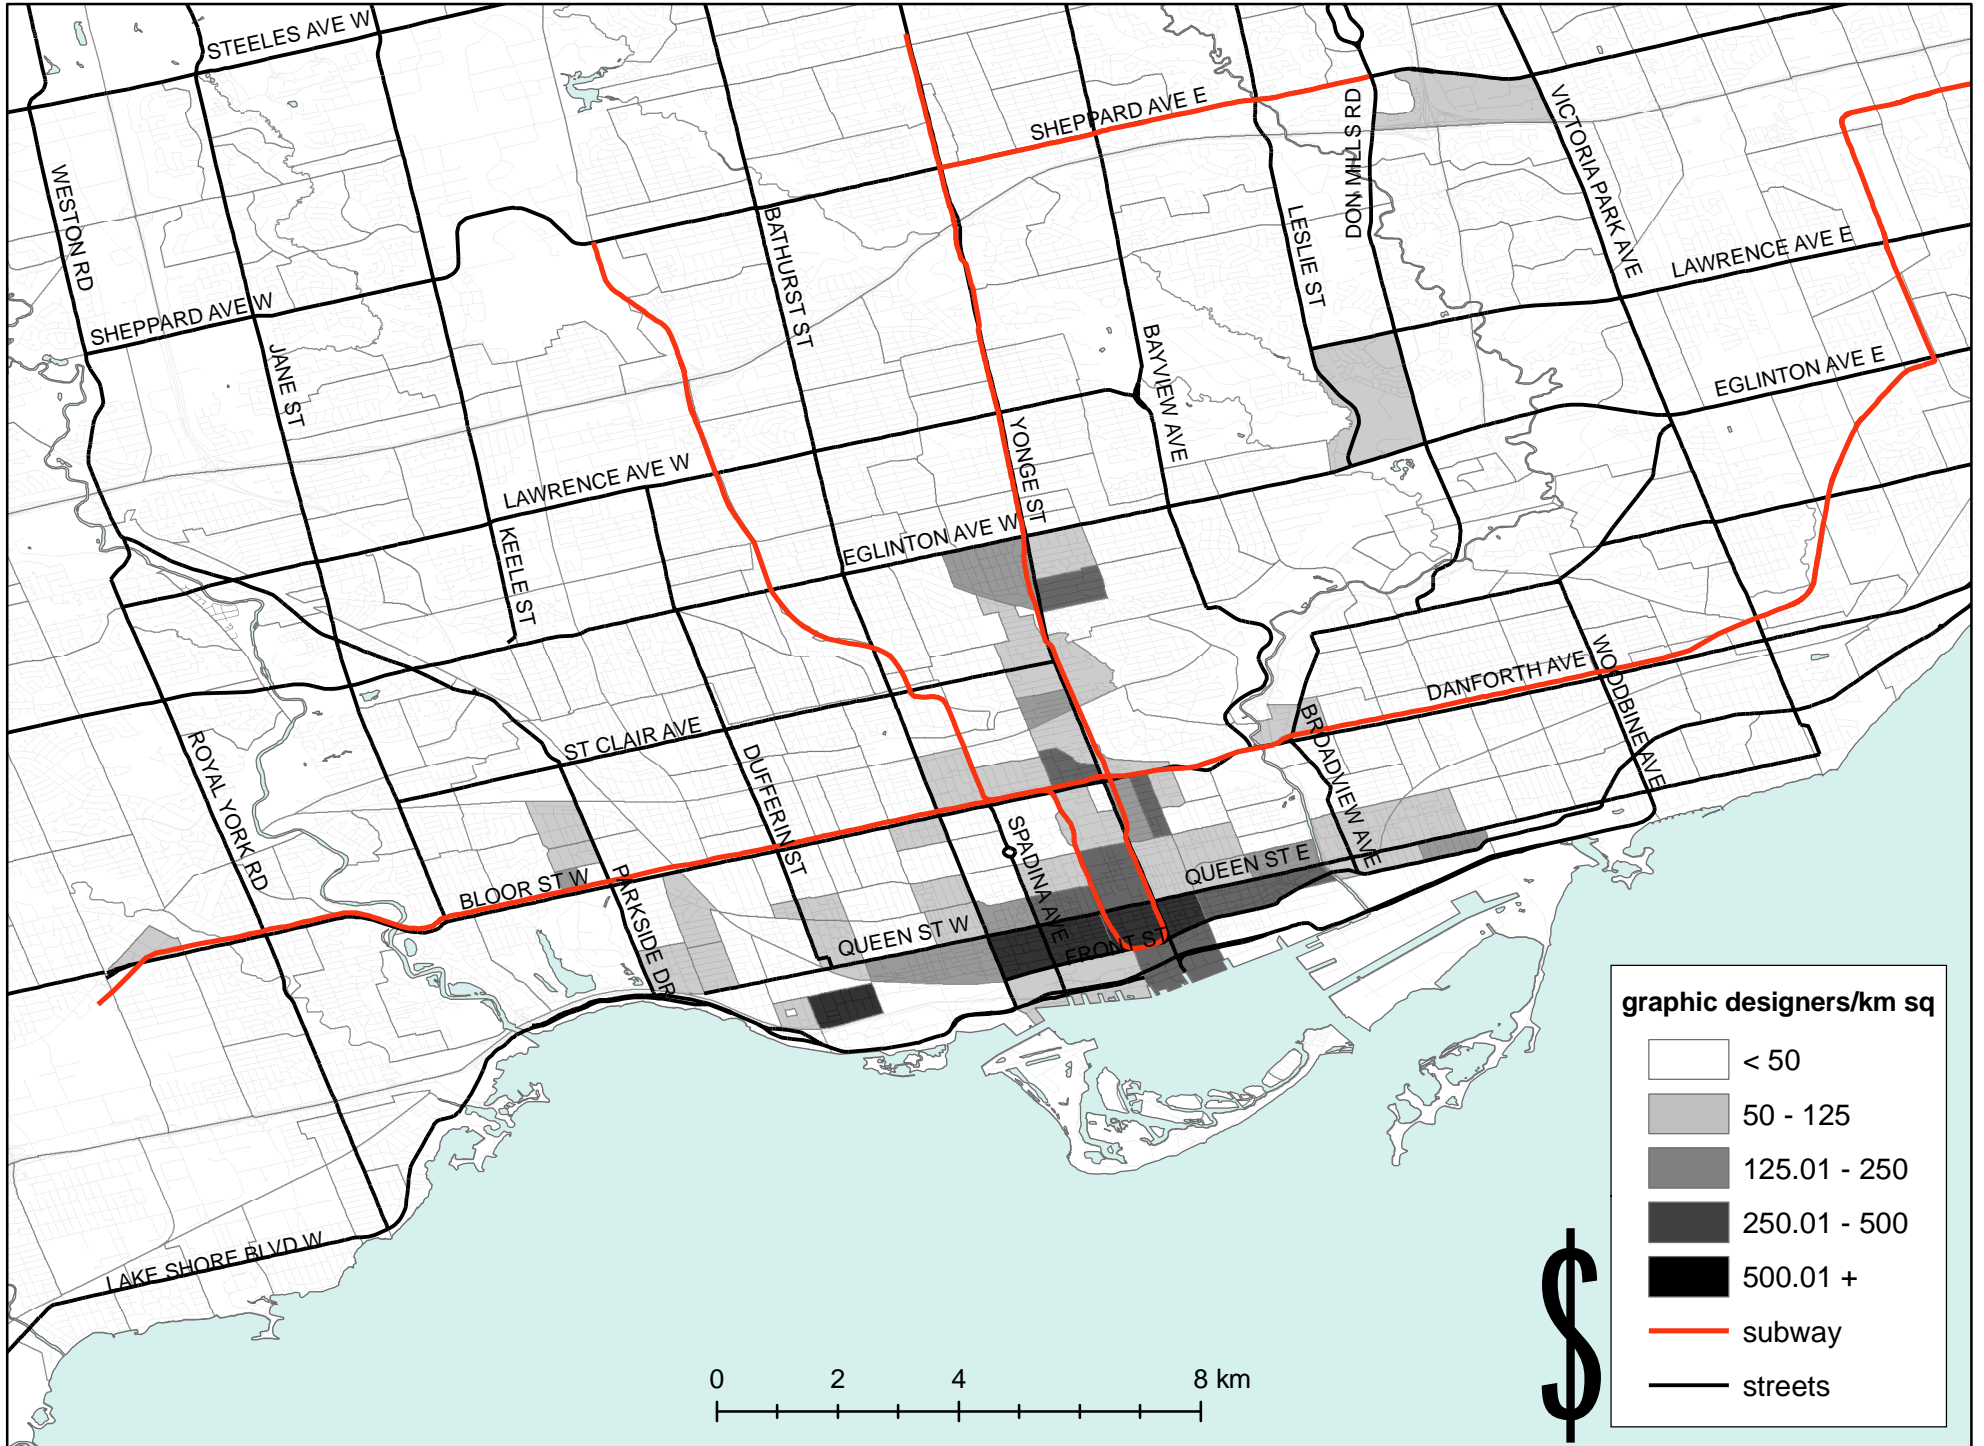

Graphic designer density for Toronto- place of work

Source data: Statistics Canada 2001
Using NOCS code F141