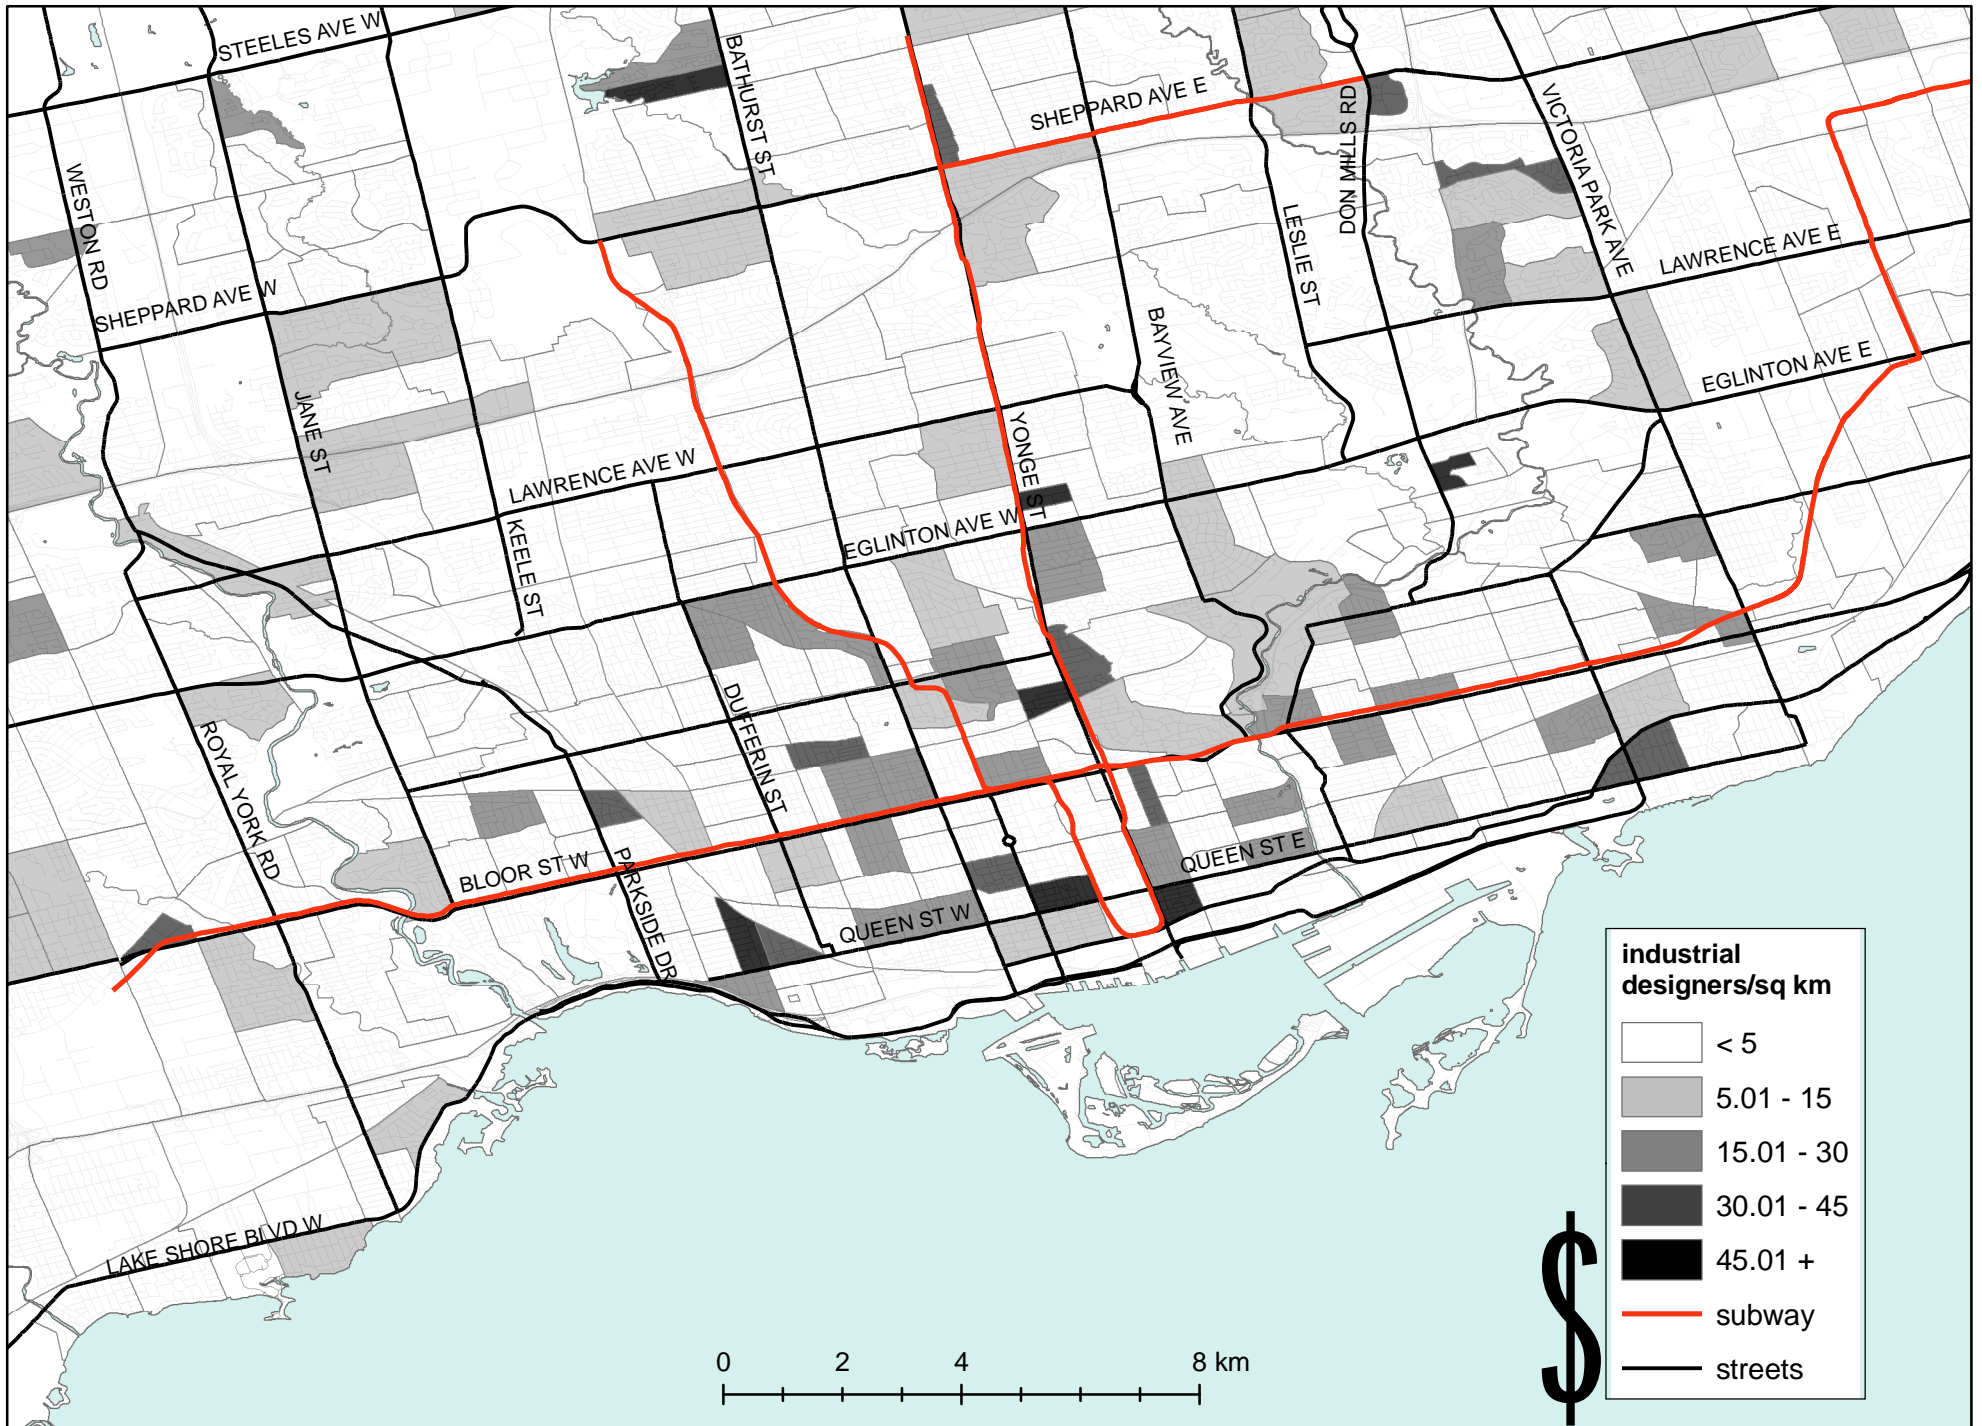

# Industrial design workers in Toronto by density- place of residence.

Source data: Statistics Canada 2001  
Using NOC-S code C152