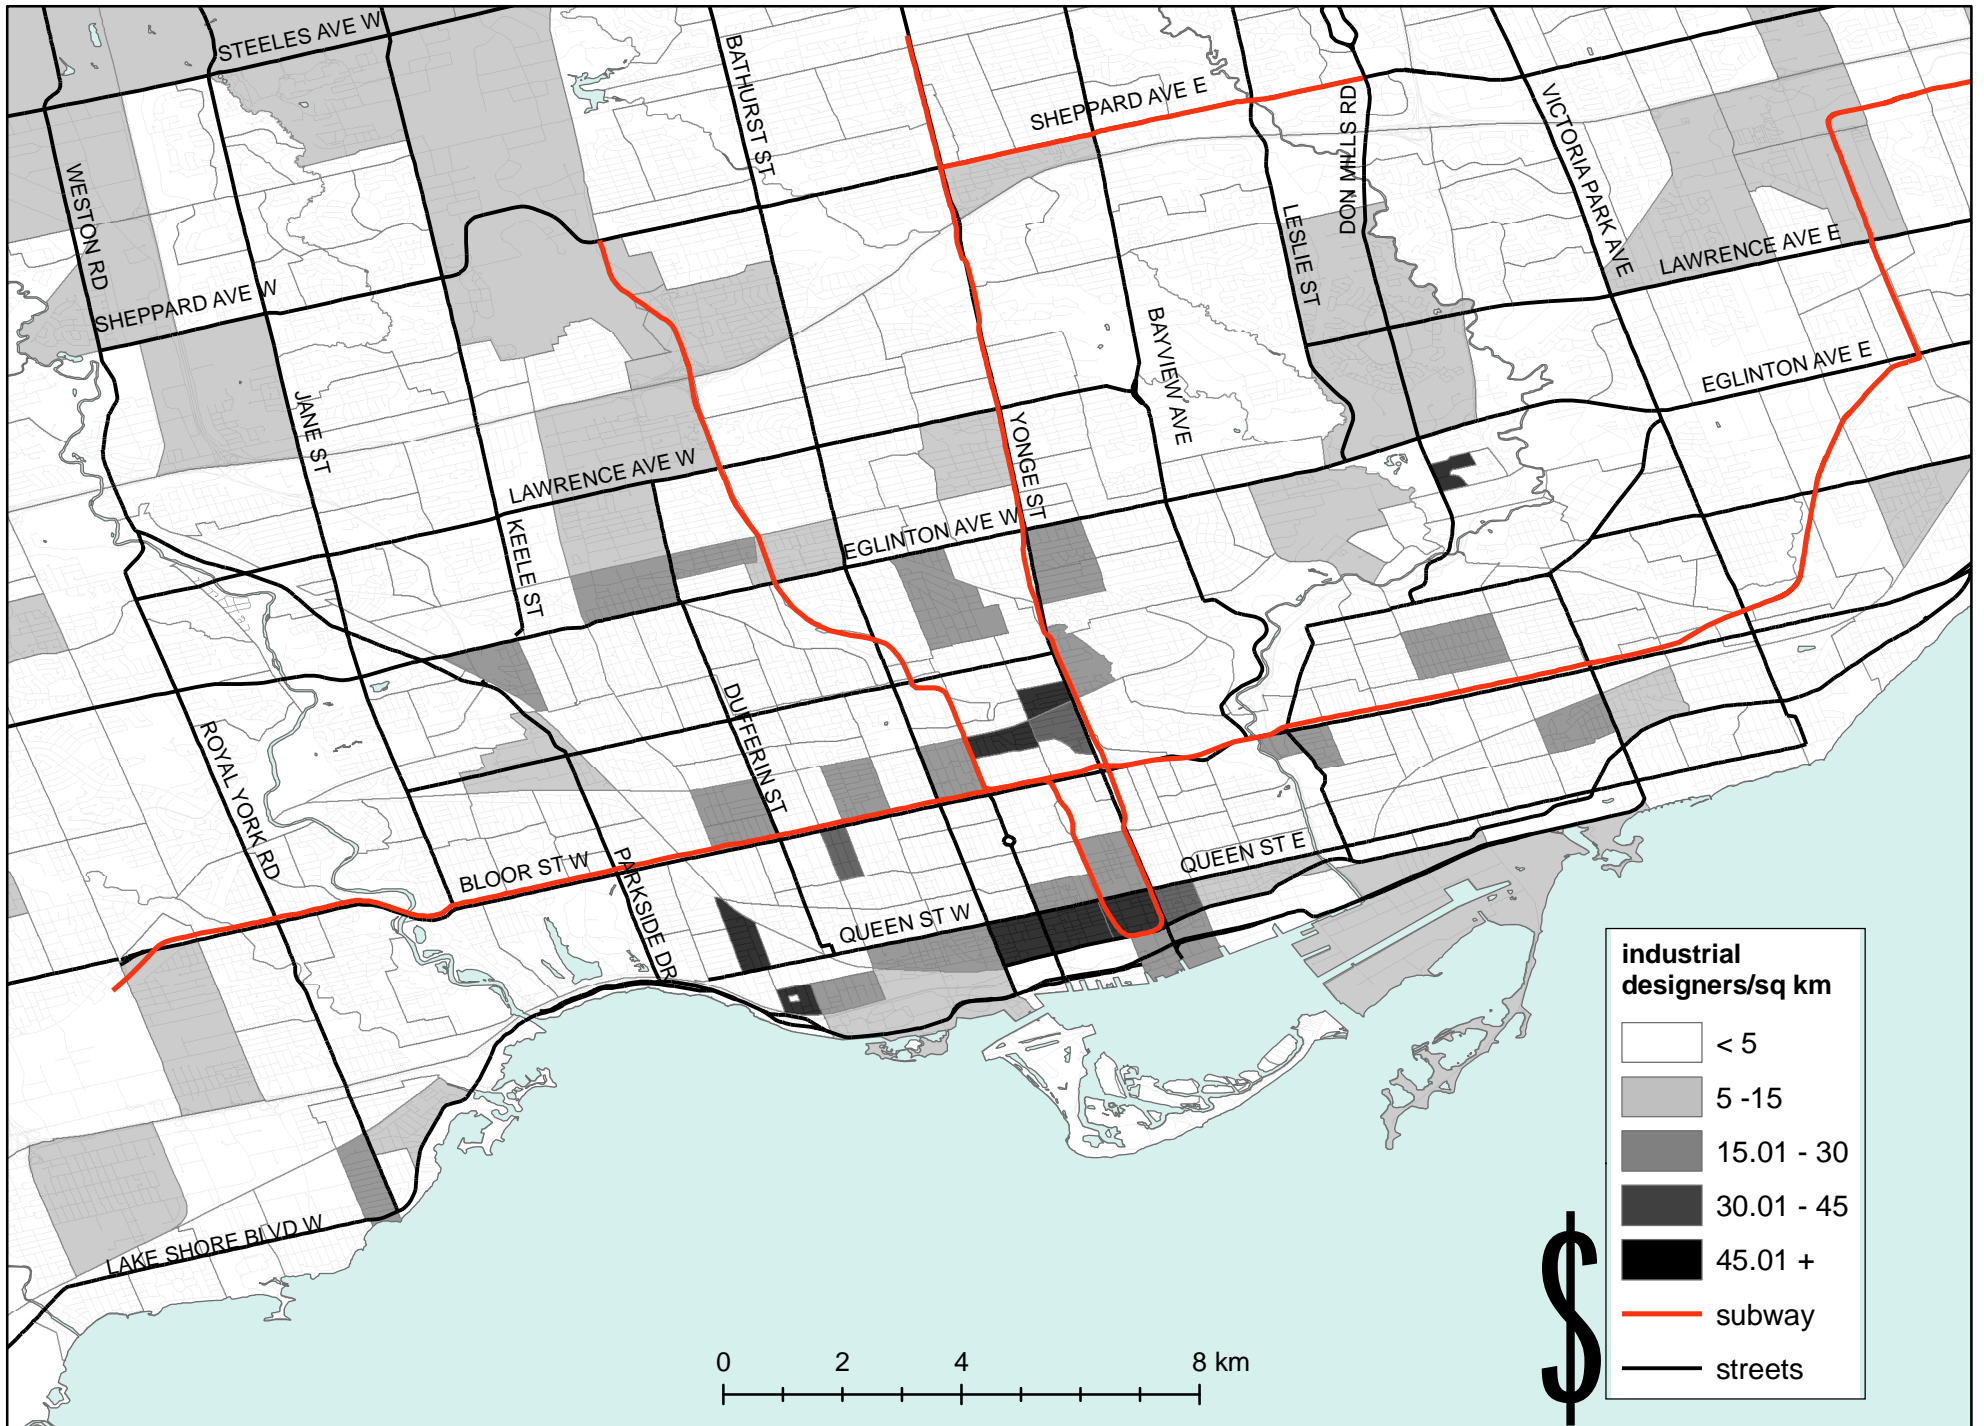

Industrial design workers in Toronto by density- place of work.

Source data: Statistics Canada 2001
Using NOC-S code C152